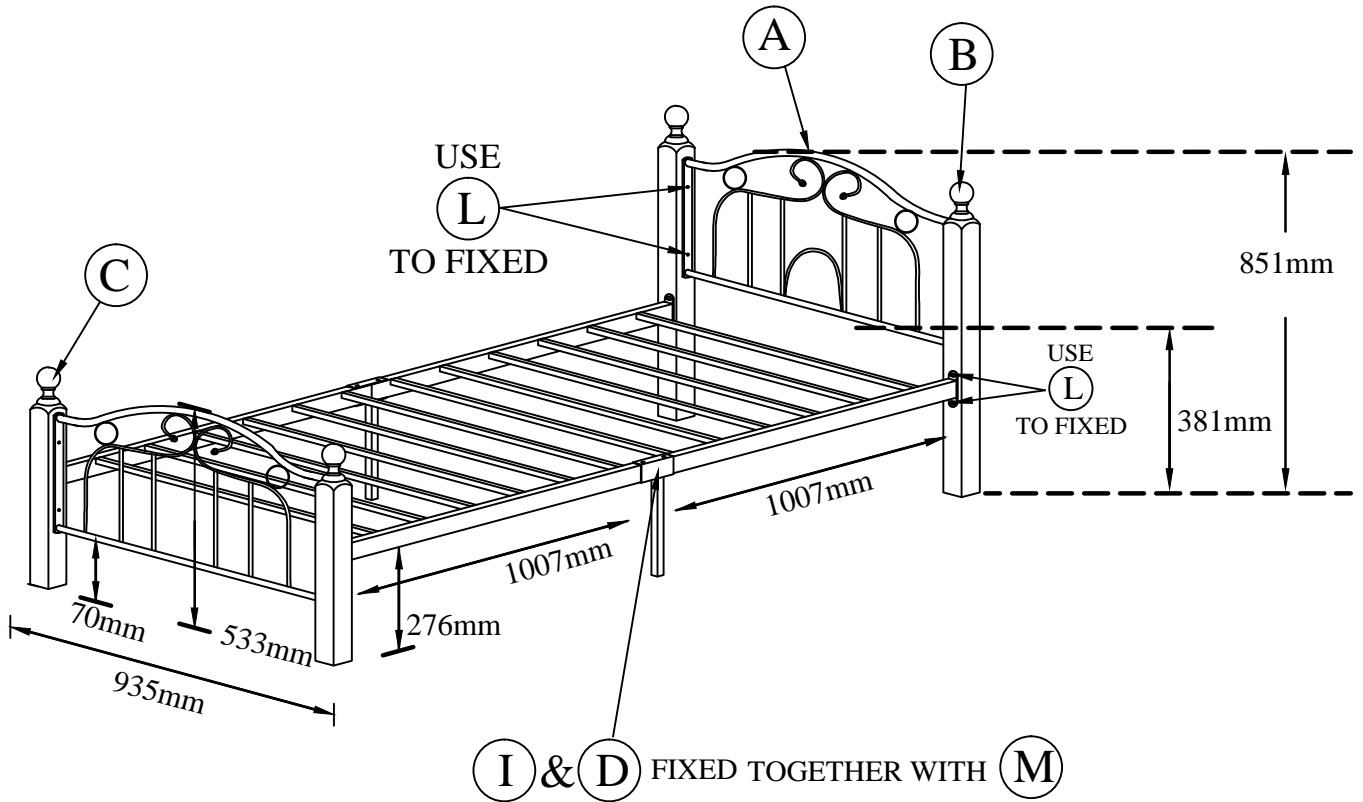

AT 606 SINGLE BED

PART LIST

<p>A. Headboard (1pc) & Footboard (1pc)</p>	<p>B. Woodpost "H" (2pcs)</p>	<p>C. Woodpost "L" (2pcs)</p>	<p>D. Right Metal Slat (1pc) & Left Metal Slat (1pc)</p> <p>I. Side Rail Legs (2pcs)</p>
---	-------------------------------	-------------------------------	--

HARDWARE LIST

K1.		L Allen Key M4		1 pc
K2.		L Allen Key M5		1 pc
L.		M6 x 25mm Bolt	Head&Back Board / Siderail	16 pcs
M.		M8 x 70mm Bolt With Hex Nut	Metal Slat	4 pcs